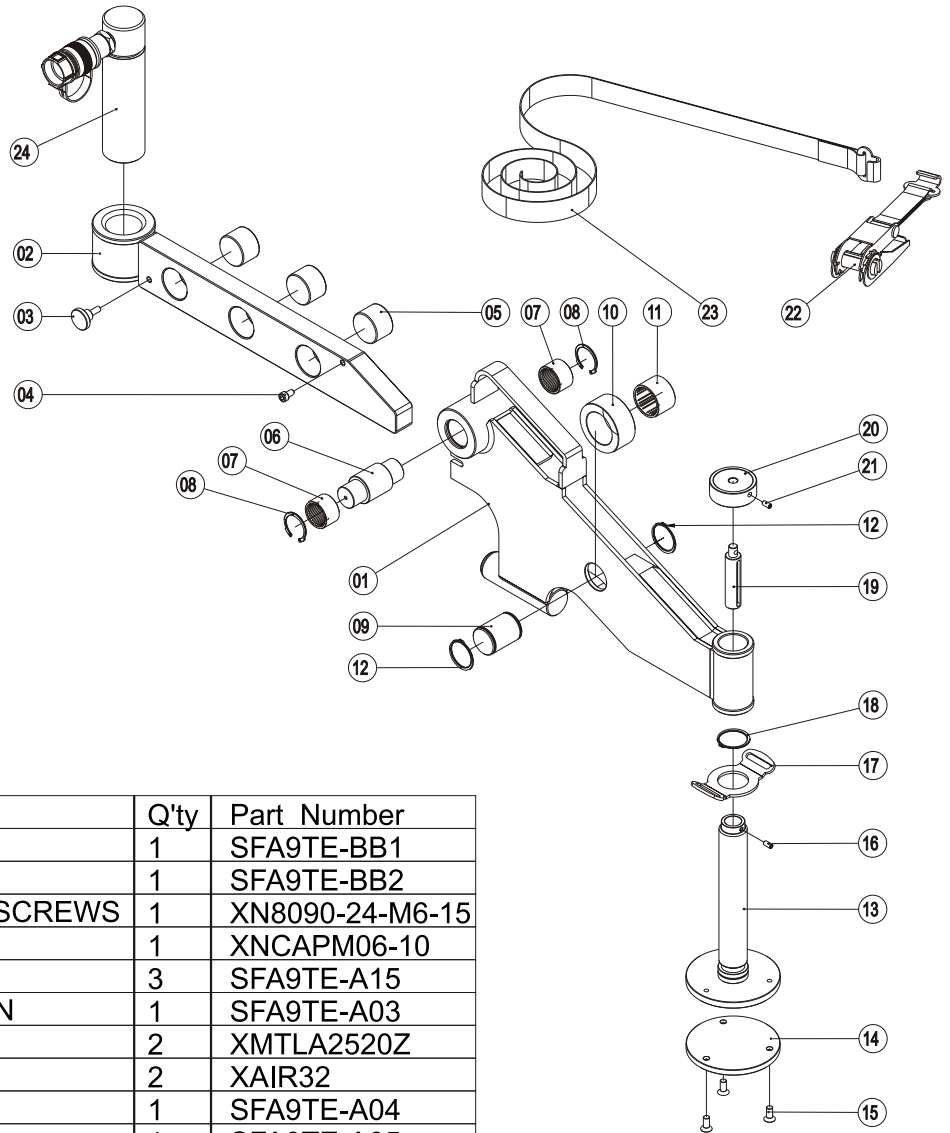

Item	Description	Q'ty	Part Number
1	MAIN BODY	1	SFA9TE-BB1
2	WING ARM	1	SFA9TE-BB2
3	KNURLED THUMB SCREWS	1	XN8090-24-M6-15
4	XN CAP SCREWS	1	XNCAPM06-10
5	PLASTIC INSERT	3	SFA9TE-A15
6	FRONT ROLLER PIN	1	SFA9TE-A03
7	NEEDLE BEARING	2	XMTLA2520Z
8	CIRCLIP	2	XAIR32
9	REAR ROLLER PIN	1	SFA9TE-A04
10	REAR ROLLER	1	SFA9TE-A05
11	NEEDLE BEARING	1	XMBA2016Z
12	SPIROL CLIP	2	XAS30
13	LEG SCREW	1	SFA4TM-BA2
14	ROUND BASE PAD	1	SFA4TM-A11
* 15	CTRS SCREW	3	XNFM06-8
* 16	SCKT SET SCREW	1	XNSETM05-8
17	BUCKLE	1	SFA4TM-A21
18	SPIROL CLIP	1	XAS32
19	LEG SCREW EXTENSION	1	SFA4TM-A08
20	RELEASE KNOB	1	SFA4TM-A09
* 21	SCKT SET SCREW	1	SNSETM05-10
22	RATCHET	1	XXVB11412BK-1
23	RATCHET STRAP	1	XXVB11412BK
24	HYDRAULIC CYLINDER	1	SPR-A-6

* Repair Kit.