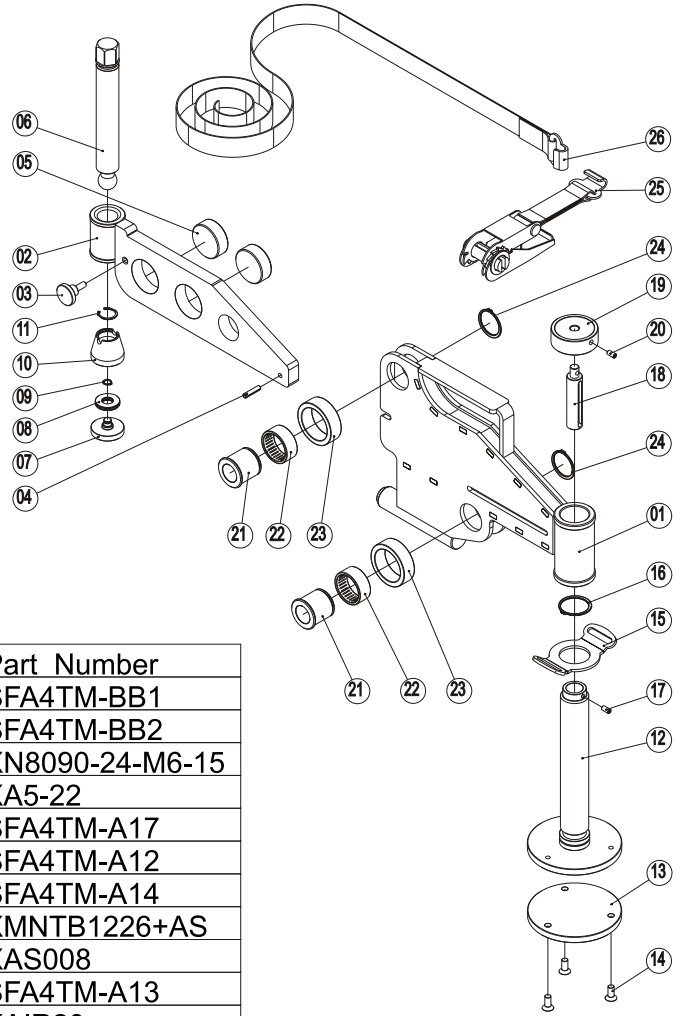

* 代表為修理包

Item	Description	Q'ty	Part Number
1	MAIN BODY	1	SFA4TM-BB1
2	WING ARM	1	SFA4TM-BB2
3	KNURLED THUMB SCREWS	1	XN8090-24-M6-15
4	ROLLER PIN	1	XA5-22
5	PLASTIC INSERT	2	SFA4TM-A17
6	SCREW BOLT	1	SFA4TM-A12
7	FRICTION PAD	1	SFA4TM-A14
8	THRUST WASHER	1	XMNTB1226+AS
9	SPIROL CLIP	1	XAS008
10	SWIVEL	1	SFA4TM-A13
11	CIRCLIP	1	XAIR20
12	LEG SCREW	1	SFA4TM-BA2
13	ROUND BASE PAD	1	SFA4TM-A11
* 14	CTRS SCREW	3	XNFM06-12
15	BUCKLE	1	SFA4TM-A21
16	SPIROL CLIP	1	XAS32
* 17	SCKT SET SCREW	1	XNSETM05-8
18	LEG SCREW EXTENSION	1	SFA4TM-A08
19	RELEASE KNOB	1	SFA4TM-A09
* 20	SCKT SET SCREW	1	XNSETM05-10
21	REAR ROLLER PIN	2	SFA4TM-A18
22	NEEDLE BEARING	2	XMBA2010Z
23	REAR ROLLER	2	SFA4TM-A19
24	SPIROL CLIP	2	XAS30
25	RATCHET	1	XXVB11412BK-1
26	RATCHET STRAP	1	XXVB11412BK

* Repair Kit.

Item	Description	Q'ty	Part Number
1	MAIN BODY	1	SFA9TE-BB1
2	WING ARM	1	SFA9TE-BB2
3	KNURLED THUMB SCREWS	1	XN8090-24-M6-15
4	XN CAP SCREWS	1	XNCAPM06-10
5	PLASTIC INSERT	3	SFA9TE-A15
6	FRONT ROLLER PIN	1	SFA9TE-A03
7	NEEDLE BEARING	2	XMTLA2520Z
8	CIRCLIP	2	XAIR32
9	REAR ROLLER PIN	1	SFA9TE-A04
10	REAR ROLLER	1	SFA9TE-A05
11	NEEDLE BEARING	1	XMBA2016Z
12	SPIROL CLIP	2	XAS30
13	LEG SCREW	1	SFA4TM-BA2
14	ROUND BASE PAD	1	SFA4TM-A11
* 15	CTRS SCREW	3	XNFM06-8
* 16	SCKT SET SCREW	1	XNSETM05-8
17	BUCKLE	1	SFA4TM-A21
18	SPIROL CLIP	1	XAS32
19	LEG SCREW EXTENSION	1	SFA4TM-A08
20	RELEASE KNOB	1	SFA4TM-A09
* 21	SCKT SET SCREW	1	SNSETM05-10
22	RATCHET	1	XXVB11412BK-1
23	RATCHET STRAP	1	XXVB11412BK
24	HYDRAULIC CYLINDER	1	SPR-A-6